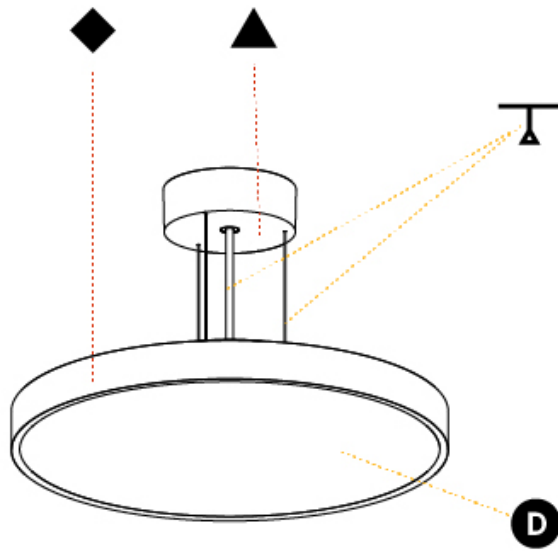

SIGN DIVA KORONA SUSPENSION

A300012-

PROJECT	_____
TYPE	_____
SPECIFIER	_____
QUANTITY	_____
DATE	_____