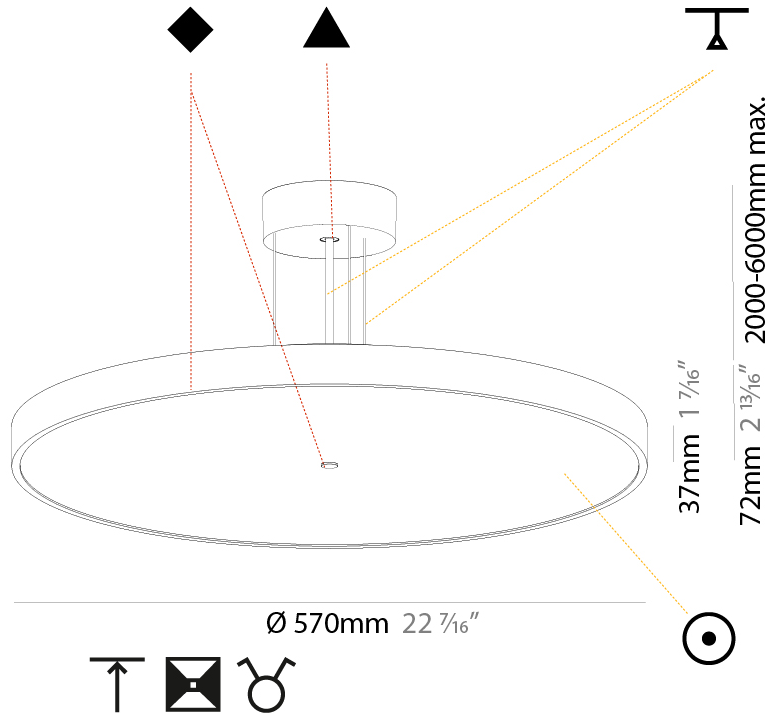

GENERAL

Series: Sign Diva
Subseries: Sign Diva
Brand: Prolicht
Division: Architectural
Mounting Type: Suspension
Mounting Location: Ceiling
Subcategory: Pendant

PHYSICAL

Shape: Round
Diameter (mm): 570
Diameter (in): 22 7/16
Height (mm): 72
Height (in): 2 13/16
Max. Overall Height (mm): 6072
Max. Overall Height (in): 239 7/16
Light Distribution: Direct / Indirect
Weight (kg): 8.548
Weight (lbs): 18.85
Diffuser: [PMMA - Opal / Micro-Prism / Sparkling Secret / Vintage Industrial with Shine Ring](#)
Fixture Finish: [SSR / BKV / CWI / CRY / HAB / UFT / ITA / RUA / FTG / MYG / LOD / PUS / FRO / FUP / KIA / POP / BLS / SPG / MEY / GOH / GUM / CHC / COM / ABZ / JAG / OBR / MOS / ROR](#)
Fixture Material: [Extruded Aluminum / Steel](#)
Cable Details: [2000mm or 6000mm Transparent Cable](#)

ELECTRICAL

Lamp Type: LED (Zhaga Standard)
Input Wattage (W): 80.3
Total Output Wattage (W): 53 / 18
Dimming: [Tri-Mode (Non-Dimming and Phase Dimming (120Vac only) and 0-10V Dimming)](#)
Driver Included: Yes
Driver Location: Integrated
Driver Type: Constant Current - Universal
Driver Class: Class 2
Input Voltage (V): 120 - 277
Constant Current (MA): 350

LED

[Color Temperature (°K): 2700 / 3000 / 3500 / 4000](#)
Max. Delivered Lumen (lm): 6110 / 7650 / 7801 / 7960
CRI: >90 CRI
Lamp Life (hrs): 50000

OPTICAL

RATINGS AND CERTIFICATIONS

Certified By: Certified for North American Standards
IP rating: IP20

PROJECT _____
TYPE _____
SPECIFIER _____
QUANTITY _____
DATE _____