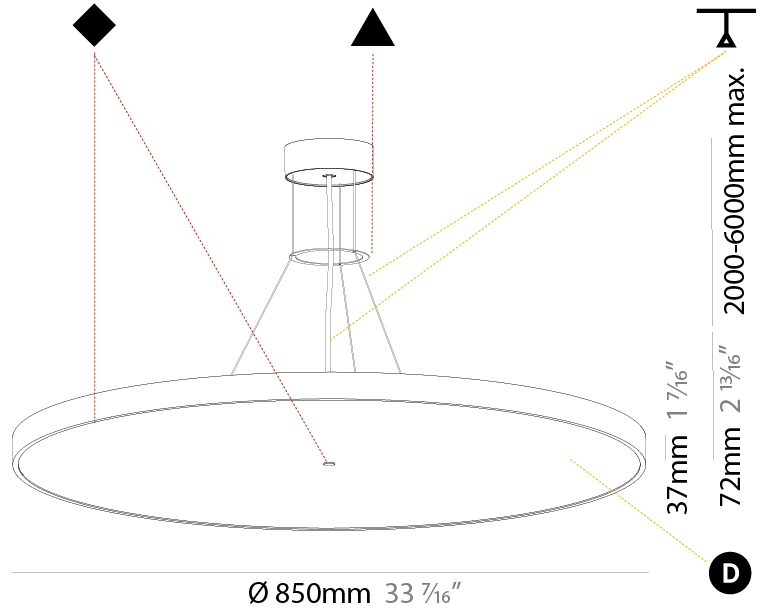

GENERAL

Series: Sign Diva
Subseries: Sign Diva
Brand: Prolicht
Division: Architectural
Mounting Type: Suspension
Mounting Location: Ceiling
Subcategory: Pendant

PHYSICAL

Shape: Round
Diameter (mm): 850
Diameter (in): 33 7/16
Height (mm): 72
Height (in): 2 13/16
Max. Overall Height (mm): 6072
Max. Overall Height (in): 239 7/16
Light Distribution: Direct / Indirect
Weight (kg): 14.868
Weight (lbs): 32.78
Diffuser: PMMA - Opal / Micro-Prism / Sparkling Secret / Vintage Industrial
Fixture Finish: SSR / BKV / CWI / CRY / HAB / UFT / ITA / RUA / FTG / MYG / LOD / PUS / FRO / FUP / KIA / POP / BLS / SPG / MEY / GOH / GUM / CHC / COM / ABZ / JAG / OBR / MOS / ROR
Fixture Material: Extruded Aluminum / Steel
Cable Details: 2000mm or 6000mm Transparent Cable

ELECTRICAL

Lamp Type: LED (Zhaga Standard)
Input Wattage (W): 118.8
Total Output Wattage (W): 94.8
Dimming: Tri-Mode (Non-Dimming and Phase Dimming (120Vac only) and 0-10V Dimming)
Driver Included: Yes
Driver Location: Integrated
Driver Type: Constant Current - Universal
Driver Class: Class 2
Input Voltage (V): 120 - 277
Constant Current (MA): 600 / 350

LED

Color Temperature (°K): 2700 / 3000 / 3500 / 4000
Max. Delivered Lumen (lm): 9880 / 12310 / 12554 / 12810
CRI: >90 CRI
Lamp Life (hrs): 50000

OPTICAL

RATINGS AND CERTIFICATIONS

Certified By: Certified for North American Standards
IP rating: IP20

PROJECT _____
TYPE _____
SPECIFIER _____
QUANTITY _____
DATE _____