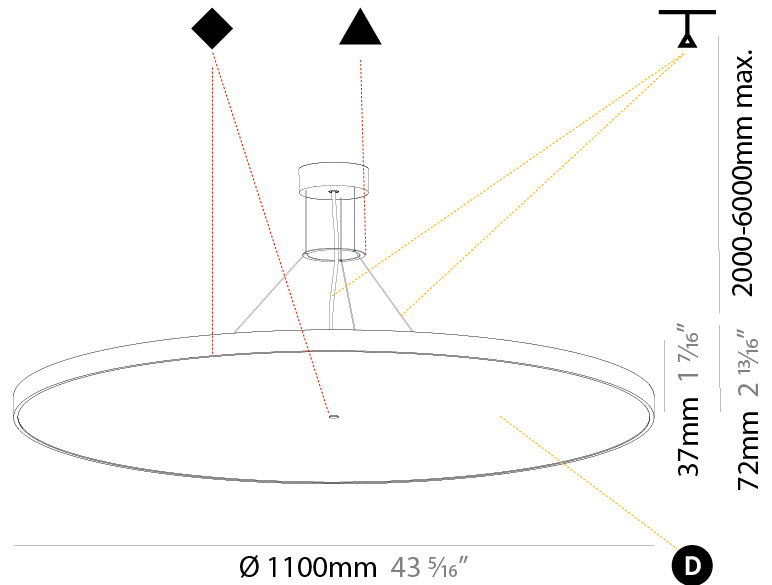

GENERAL

Series: Sign Diva
Subseries: Sign Diva
Brand: Prolicht
Division: Architectural
Mounting Type: Suspension
Mounting Location: Ceiling
Subcategory: Pendant

PHYSICAL

Shape: Round
Diameter (mm): 1100
Diameter (in): 43 ⁵/₁₆"
Height (mm): 86
Height (in): 3 ³/₈"
Light Distribution: Direct
Weight (kg): 19.475
Weight (lbs): 42.94
Diffuser: PMMA - Opal / Micro-Prism / Sparkling Secret / Vintage Industrial
Fixture Finish: SSR / BKV / CWI / CRY / HAB / UFT / ITA / RUA / FTG / MYG / LOD / PUS / FRO / FUP / KIA / POP / BLS / SPG / MEY / GOH / GUM / CHC / COM / ABZ / JAG / OBR / MOS / ROR
Fixture Material: Extruded Aluminum / Steel
Cable Details: 2,000mm/78 3/4" or 6,000mm/236 1/4" Transparent Cable

ELECTRICAL

Lamp Type: LED (Zhaga Standard)
Input Wattage (W): 169.4
Total Output Wattage (W): 134
Dimming: Tri-Mode (Non-Dimming and Phase Dimming (120Vac only) and 0-10V Dimming)
Driver Included: Yes
Driver Location: Integrated
Driver Type: Constant Current - Universal
Driver Class: Class 2
Input Voltage (V): 120 - 277
Constant Current (MA): 600

LED

Color Temperature (*K): 2700 / 3000 / 3500 / 4000
Max. Delivered Lumen (lm): 16140 / 19520 / 19933 / 20340
CRI: >90 CRI
Lamp Life (hrs): 50000

OPTICAL

RATINGS AND CERTIFICATIONS

Certified By: Certified for North American Standards
IP rating: IP20

PROJECT
TYPE
SPECIFIER
QUANTITY
DATE