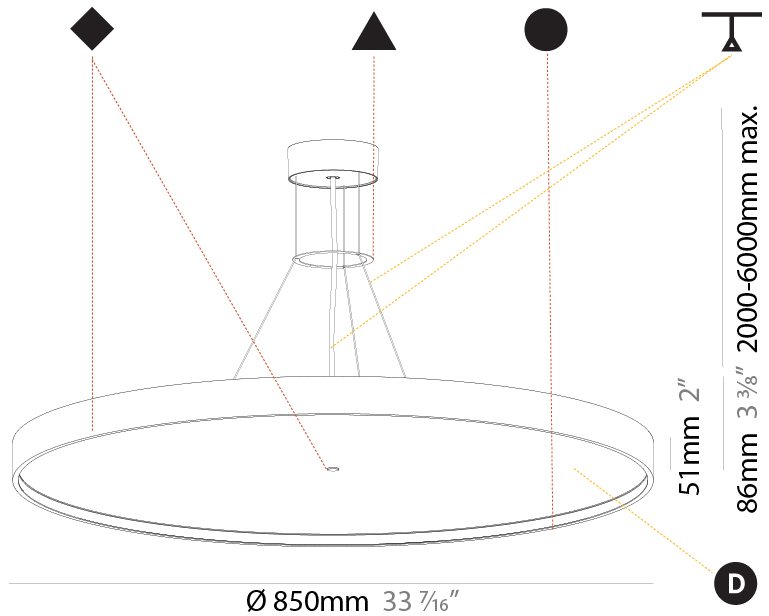

GENERAL

Series: Sign Diva
Subseries: Sign Diva Korona
Brand: Prolicht
Division: Architectural
Mounting Type: Suspension
Mounting Location: Ceiling
Subcategory: Pendant

PHYSICAL

Shape: Round
Diameter (mm): 850
Diameter (in): 33 7/16
Height (mm): 86
Height (in): 3 3/8
Max. Overall Height (mm): 2086
Max. Overall Height (in): 82 7/8
Light Distribution: Direct / Indirect
Weight (kg): 15.251
Weight (lbs): 33.62
Diffuser: PMMA - Opal / Micro-Prism / Sparkling Secret / Vintage Industrial
Fixture Finish: SSR / BKV / CWI / CRY / HAB / UFT / ITA / RUA / FTG / MYG / LOD / PUS / FRO / FUP / KIA / POP / BLS / SPG / MEY / GOH / GUM / CHC / COM / ABZ / JAG / OBR / MOS / ROR
Fixture Material: Extruded Aluminum / Steel
Cable Details: 2000mm or 6000mm Transparent Cable

ELECTRICAL

Lamp Type: LED (Zhaga Standard)
Input Wattage (W): 118.8
Total Output Wattage (W): 76.8 / 18
Dimming: Tri-Mode (Non-Dimming and Phase Dimming (120Vac only) and 0-10V Dimming)
Driver Included: Yes
Driver Location: Integrated
Driver Type: Constant Current - Universal
Driver Class: Class 2
Input Voltage (V): 120 - 277
Constant Current (MA): 600 / 350

LED

Color Temperature (°K): 2700 / 3000 / 3500 / 4000
Max. Delivered Lumen (lm): 10450 / 10854 / 12325 / 12577
Nominal Lumen (lm): 13561 / 14178 / 16100 / 16429
CRI: >90 CRI
Lamp Life (hrs): 50000

OPTICAL

RATINGS AND CERTIFICATIONS

Certified By: Certified for North American Standards
IP rating: IP20