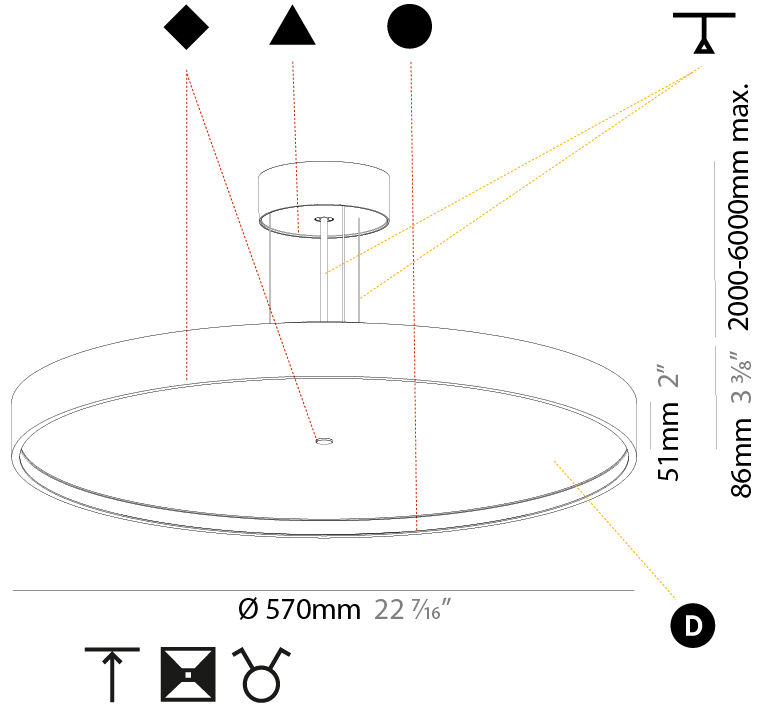

GENERAL

Series: Sign Diva
Subseries: Sign Diva Korona
Brand: Prolicht
Division: Architectural
Mounting Type: Suspension
Mounting Location: Ceiling
Subcategory: Pendant

PHYSICAL

Shape: Round
Diameter (mm): 570
Diameter (in): 22 7/16
Height (mm): 86
Height (in): 3 3/8
Light Distribution: Direct / Indirect
Weight (kg): 8.812
Weight (lbs): 19.43
Diffuser: PMMA - Opal / Micro-Prism / Sparkling Secret / Vintage Industrial
Fixture Finish: SSR / BKV / CWI / CRY / HAB / UFT / ITA / RUA / FTG / MYG / LOD / PUS / FRO / FUP / KIA / POP / BLS / SPG / MEY / GOH / GUM / CHC / COM / ABZ / JAG / OBR / MOS / ROR
Fixture Material: Extruded Aluminum / Steel
Cable Details: 2,000mm/78 3/4" or 6,000mm/236 1/4" Transparent Cable

ELECTRICAL

Lamp Type: LED (Zhaga Standard)
Input Wattage (W): 67
Total Output Wattage (W): 60.9
Dimming: Tri-Mode (Non-Dimming and Phase Dimming (120Vac only) and 0-10V Dimming)
Driver Included: Yes
Driver Location: Integrated
Driver Type: Constant Current - Universal
Driver Class: Class 2
Input Voltage (V): 120 - 277
Constant Current (MA): 350

LED

Color Temperature (°K): 2700 / 3000 / 3500 / 4000
Max. Delivered Lumen (lm): 6632 / 6728 / 6812 / 6951
Nominal Lumen (lm): 9097 / 9229 / 9344 / 9535
CRI: >90 CRI
Lamp Life (hrs): 50000

OPTICAL

RATINGS AND CERTIFICATIONS

Certified By: Certified for North American Standards
IP rating: IP20

A