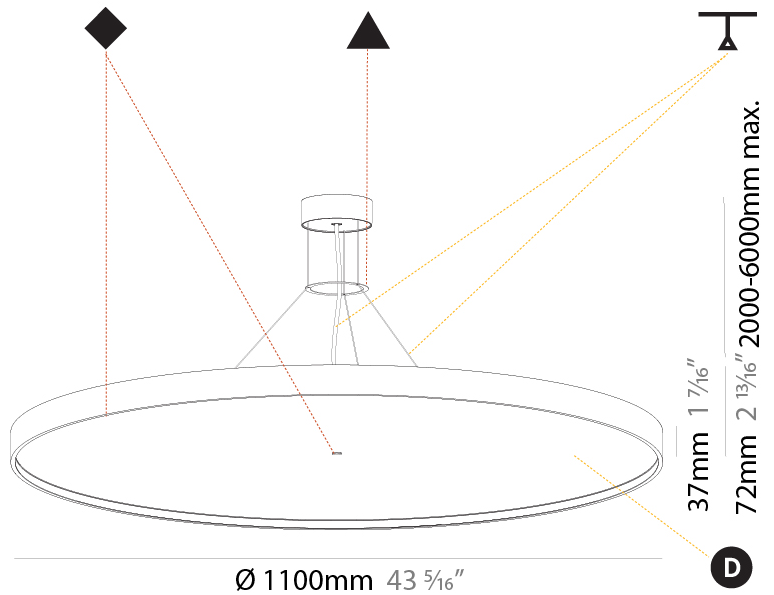

GENERAL

Series: Sign Diva
Subseries: Sign Diva
Brand: Prolicht
Division: Architectural
Mounting Type: Suspension
Mounting Location: Ceiling
Subcategory: Pendant

PHYSICAL

Shape: Round
Diameter (mm): 1100
Diameter (in): 43 ⁵/₁₆"
Height (mm): 72
Height (in): 2 ¹³/₁₆"
Light Distribution: Direct / Indirect
Weight (kg): 20.78
Weight (lbs): 45.81
Diffuser: PMMA - Opal / Micro-Prism / Sparkling Secret / Vintage Industrial
Fixture Finish: SSR / BKV / CWI / CRY / HAB / UFT / ITA / RUA / FTG / MYG / LOD / PUS / FRO / FUP / KIA / POP / BLS / SPG / MEY / GOH / GUM / CHC / COM / ABZ / JAG / OBR / MOS / ROR
Fixture Material: Extruded Aluminum / Steel
Cable Details: 2,000mm/78 3/4" or 6,000mm/236 1/4" Transparent Cable

ELECTRICAL

Lamp Type: LED (Zhaga Standard)
Input Wattage (W): 169.4 / 28.6
Total Output Wattage (W): 135 / 24
Dimming: Tri-Mode (Non-Dimming and Phase Dimming (120Vac only) and 0-10V Dimming)
Driver Included: Yes
Driver Location: Integrated
Driver Type: Constant Current - Universal
Driver Class: Class 2
Input Voltage (V): 120 - 277
Constant Current (MA): 600 / 350

LED

Color Temperature (°K): 2700 / 3000 / 3500 / 4000
Max. Delivered Lumen (lm): 20030 / 20610 / 21050 / 21480
CRI: >90 CRI
Lamp Life (hrs): 50000

OPTICAL

RATINGS AND CERTIFICATIONS

Certified By: Certified for North American Standards
IP rating: IP20